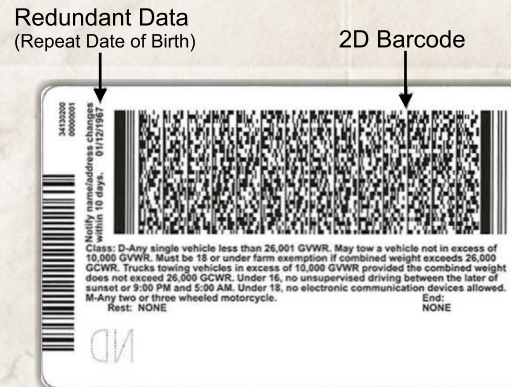

## Adult Driver License

## Driver License

(Includes all the same security features as Adult)

## Non-Driver Identification Cards

- State Identification cards will include all the same security features as the driver's licenses.

## Back of License

- Redundant Data - Date of Birth is repeated on back of card.
- 2D Barcode - A two-dimensional barcode on the back contains demographic data from the front of the card making the duplication of the document more difficult.