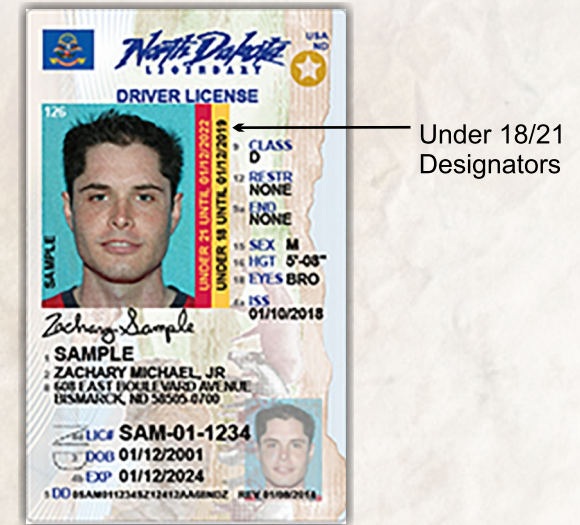

Driver License

(Includes all the same security features as Adult)

Non-Driver Identification Cards

- State Identification cards will include all the same security features as the driver's licenses.