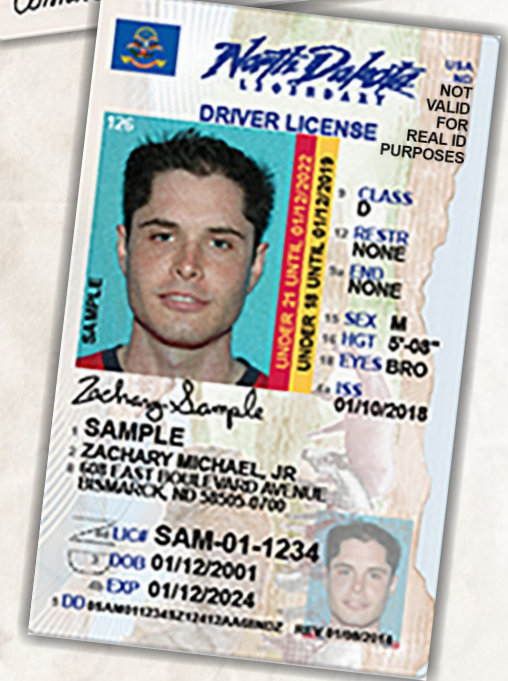

North Dakota

Department of Transportation

608 East Boulevard Avenue
Bismarck, ND 58505-0700
www.dot.nd.gov