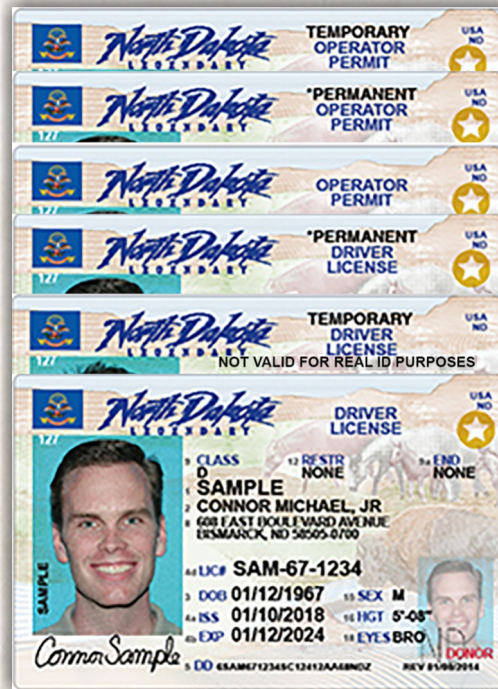

Document Information

In 2014, the North Dakota Driver's License Division began issuing a newly designed drivers license and identification card. The new cards will be phased in over six years, so you will continue to see the old style license and identification cards in use, until they reach their normal expiration date. The new cards comply with the American Association of Motor Vehicle Administrators (AAMVA) specifications.

Beginning in May 2018 North Dakota Drivers License began issuing Real ID and non-Real ID credentials. Real ID cards will include a gold star in the top right corner. The non-Real ID cards will display a statement "not valid for Real ID purposes".

Exciting Change!

The North Dakota Department of Transportation continues to seek ways to protect the identity of our citizens. Enhancing the driver's license and photo identification cards with these new security features supports the effort to keep our identifications secure and safe for our citizens. These new innovations include:

- Guilloche Security Design
- Overlapping Data
- Ghost Portrait
- Laser Perforation

Color Coding

All adult and Minor cards will be color-coded by card format

Blue